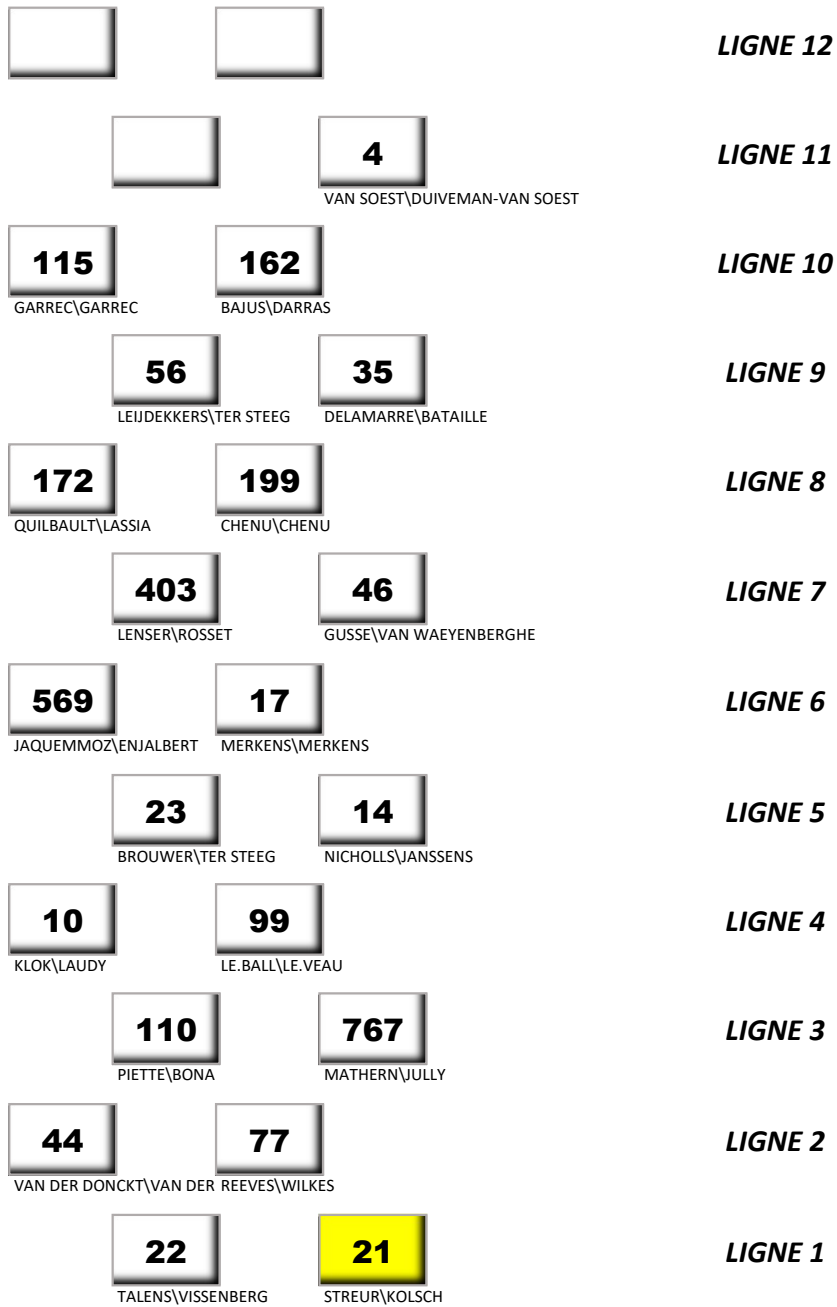

**INTERNATIONAL
ROADRACE**
HENGELO GLD 11 EN 12 MEI

Northern Sidecar Cup NK-BK	Race 1 & 2
Race 1 - Start 11:00	9 R/9 L
Race 2 - Start 16:45	

Pôle

Race director: Auke Engel