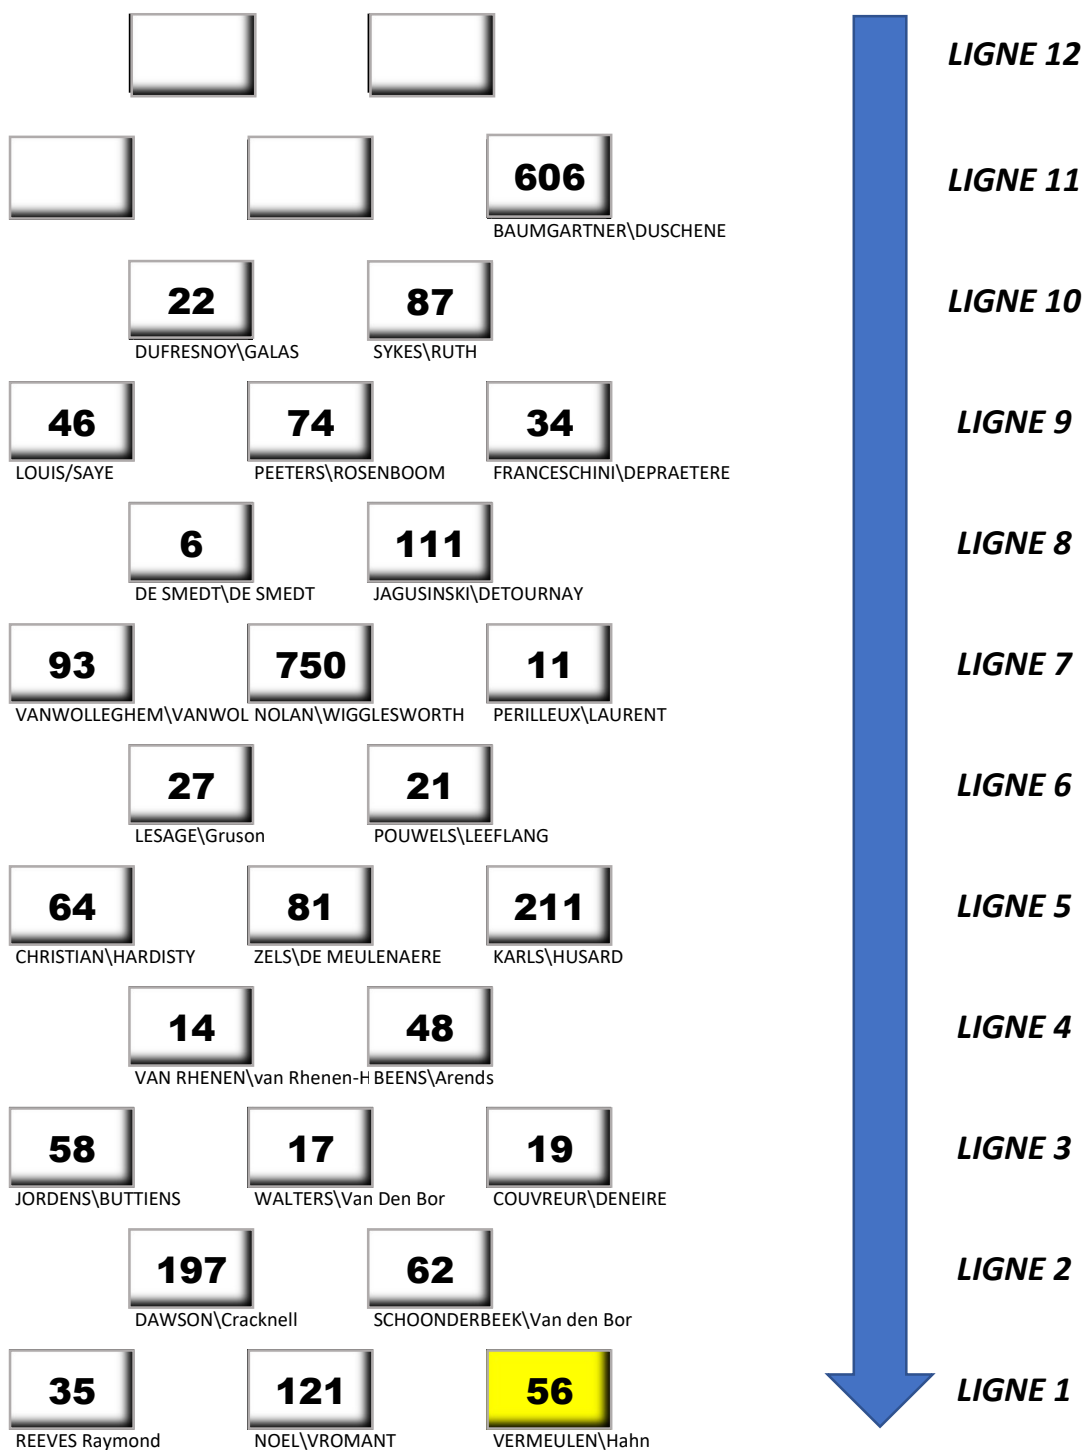

### CLASSIC BIKES - 14 & 15 & 16 JULY 2023

Side G1 + G2	Race 1
Race 1 - Start- 09h20	<b>7 T</b>
Race 2 - Start- 16h20	

**Pôle**

**Race director:** SCHELDERMAN Robert