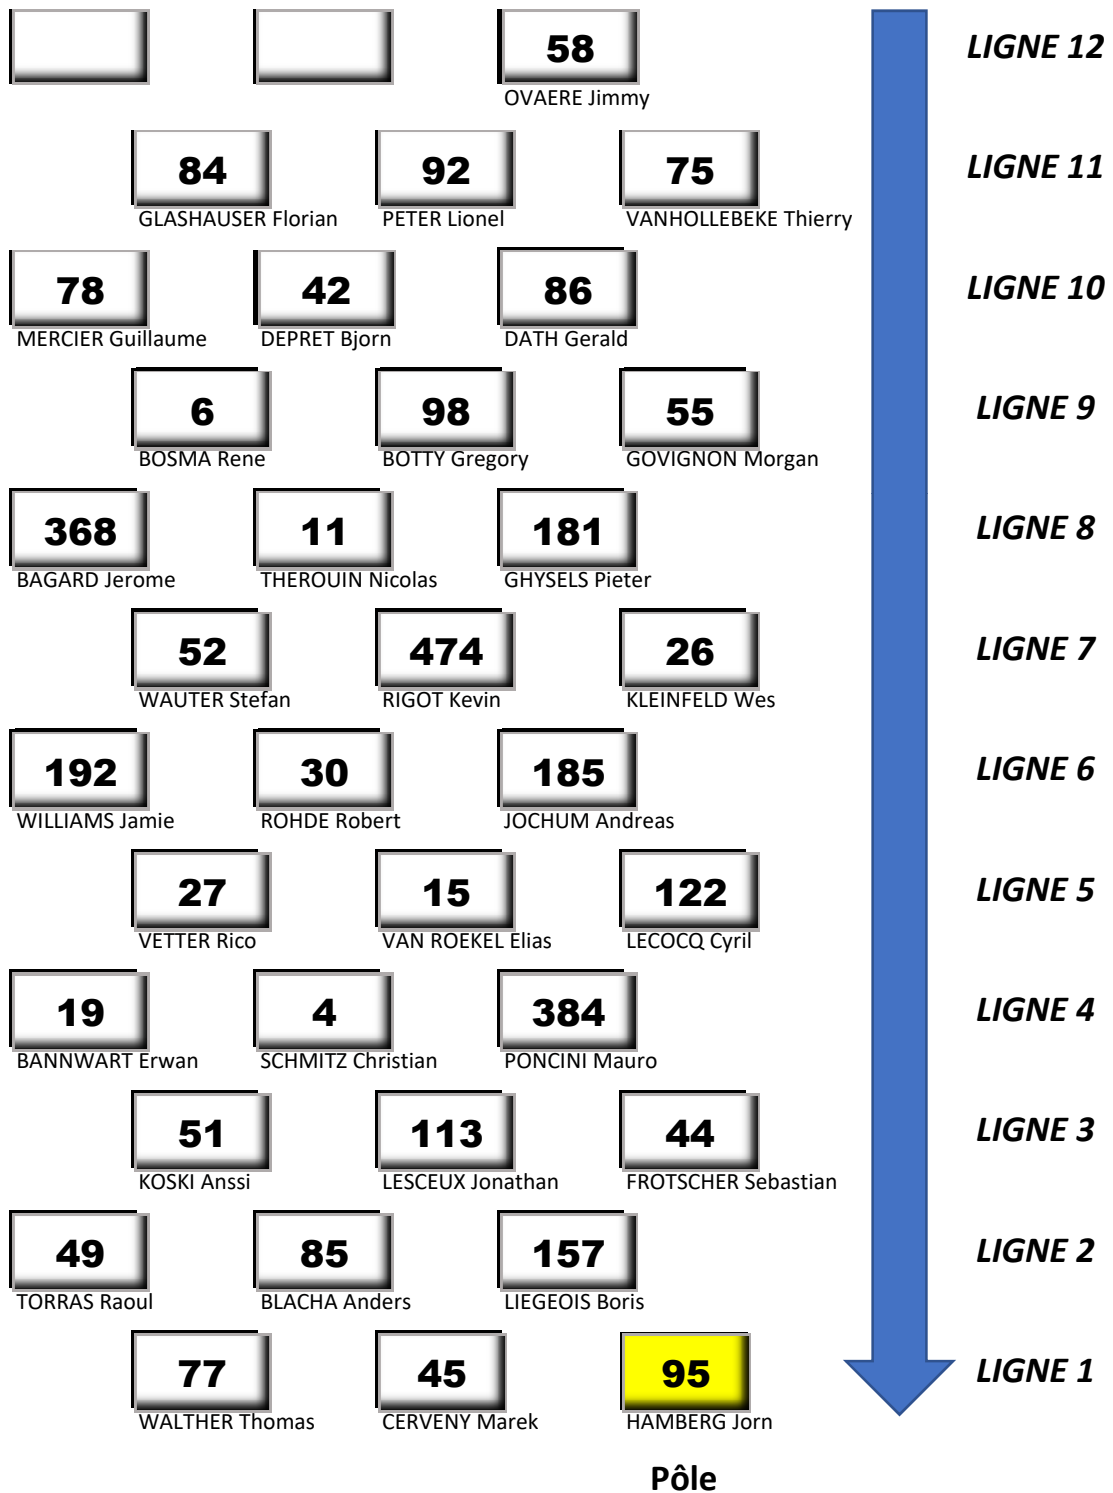

OPEN TROPHY - 23 & 24 JULY 2022

BeNeLux Trophy Supersport	Race 1&2
Race 1 - Parc Fermé- 17:40 - Start 18:00	10 T
Race 2 - Parc Fermé- 13:00 - Start 13:20	

Pôle

Race director