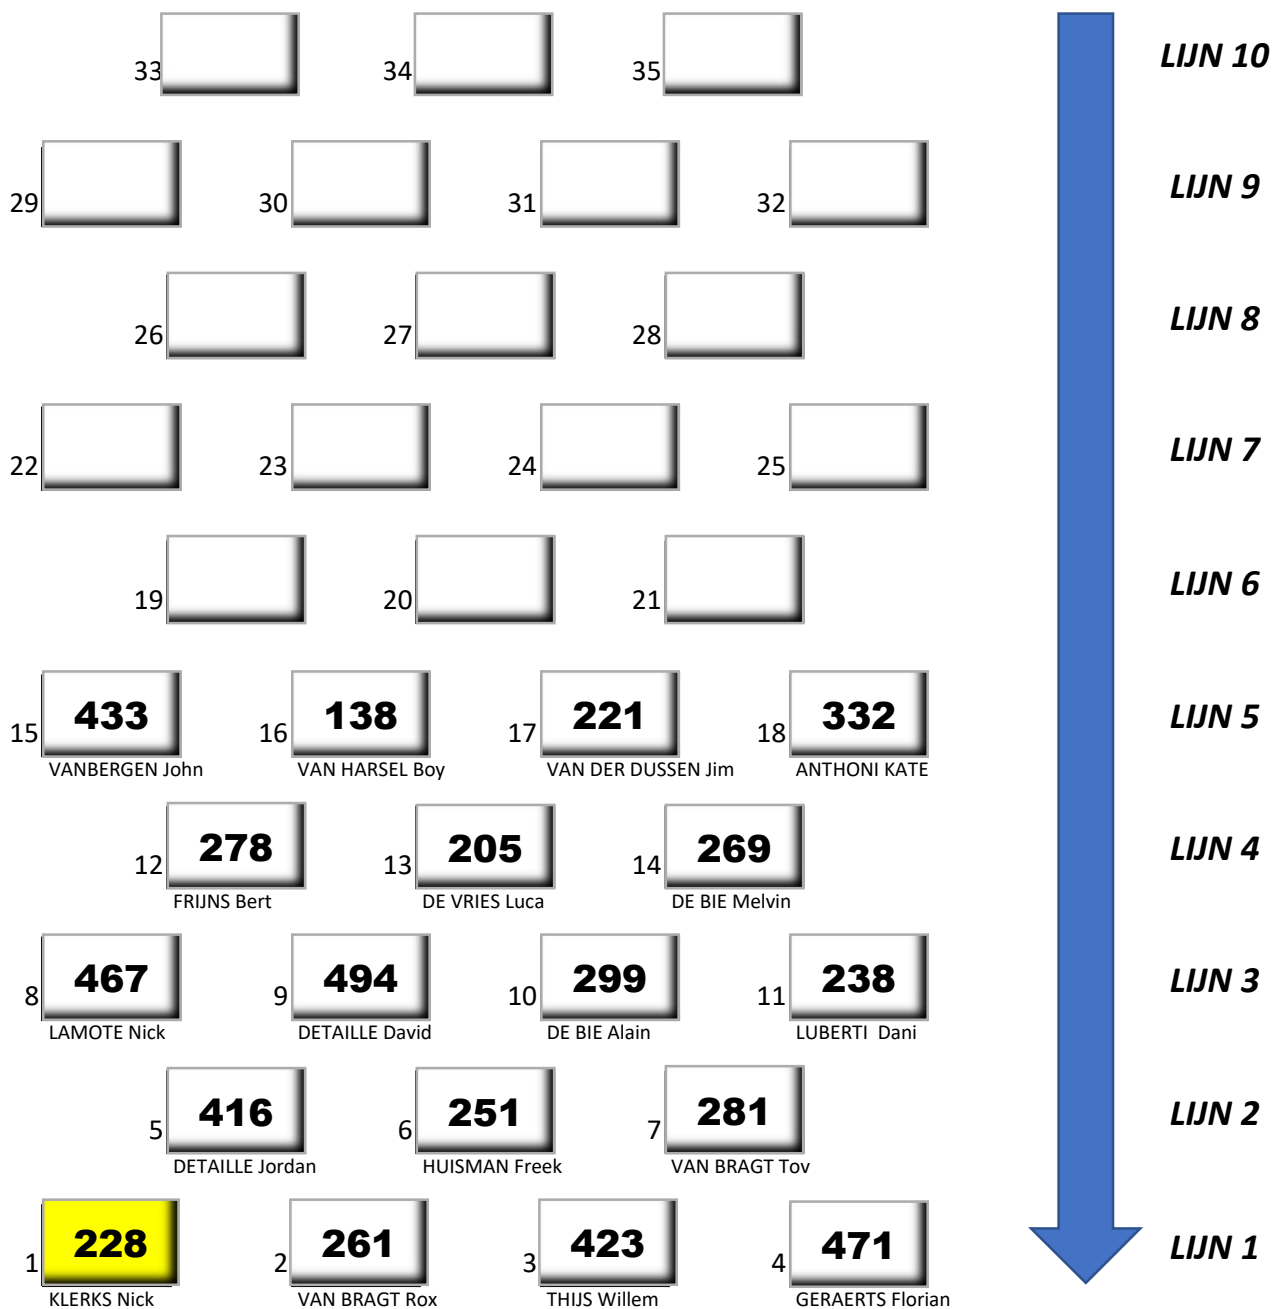

S2 Groep A	Race 1
Race 1 - Start 13:50	18 + 1 ronde

Pôle

Race director
Gerwin van Rosmalen

Timing
RIS Timing