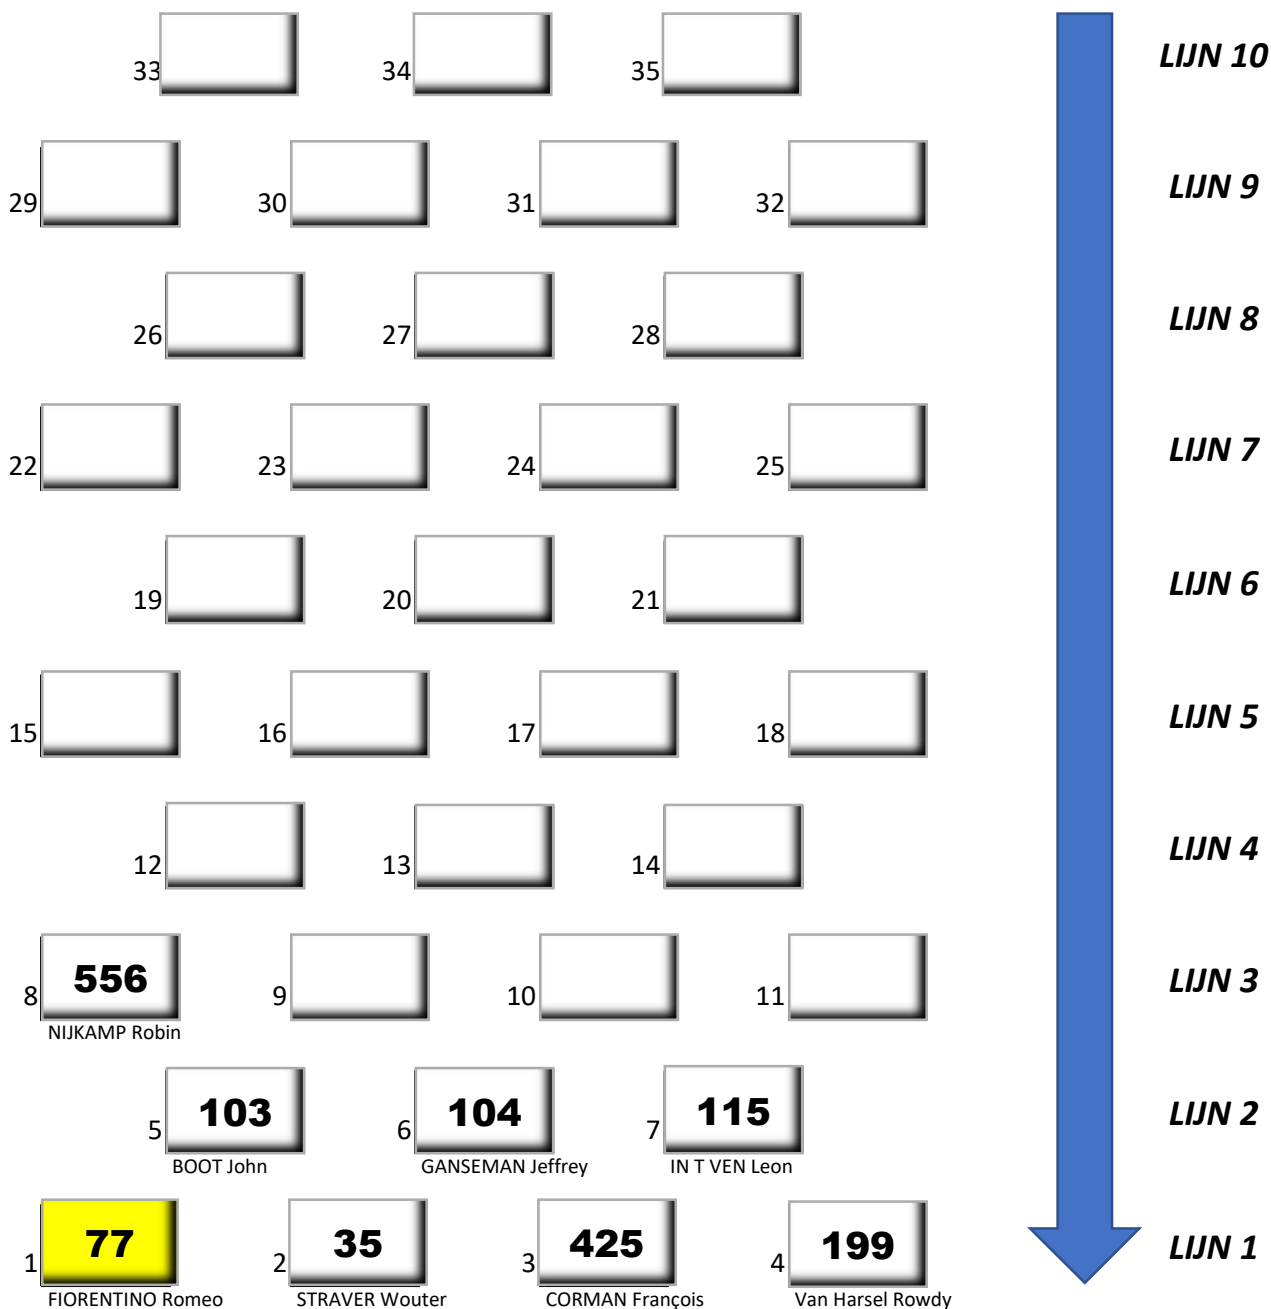

S1 klasse	Race 2
	18 + 1 ronde
Race2 - Start 16:00	

Pôle

Race director
Gerwin van Rosmalen

Timing
RIS Timing