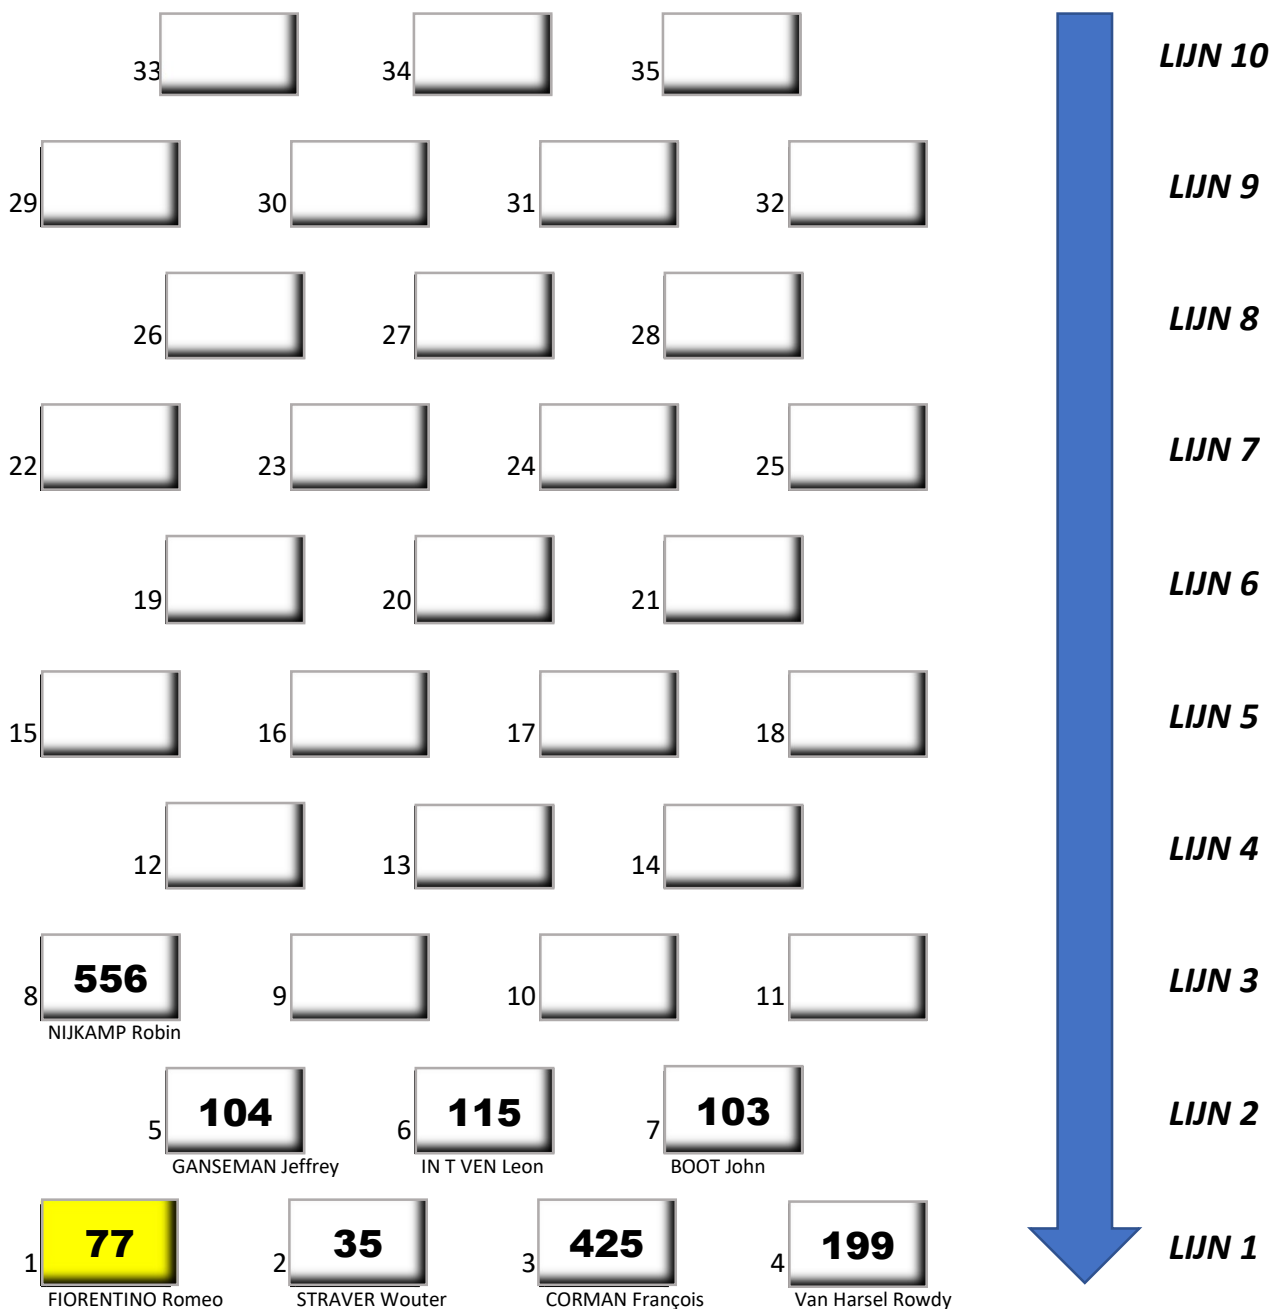

S1	Race 1
Race 1 - Start 14:15	18 + 1
	ronde

Pôle

Race director
Gerwin van Rosmalen

Timing
RIS Timing