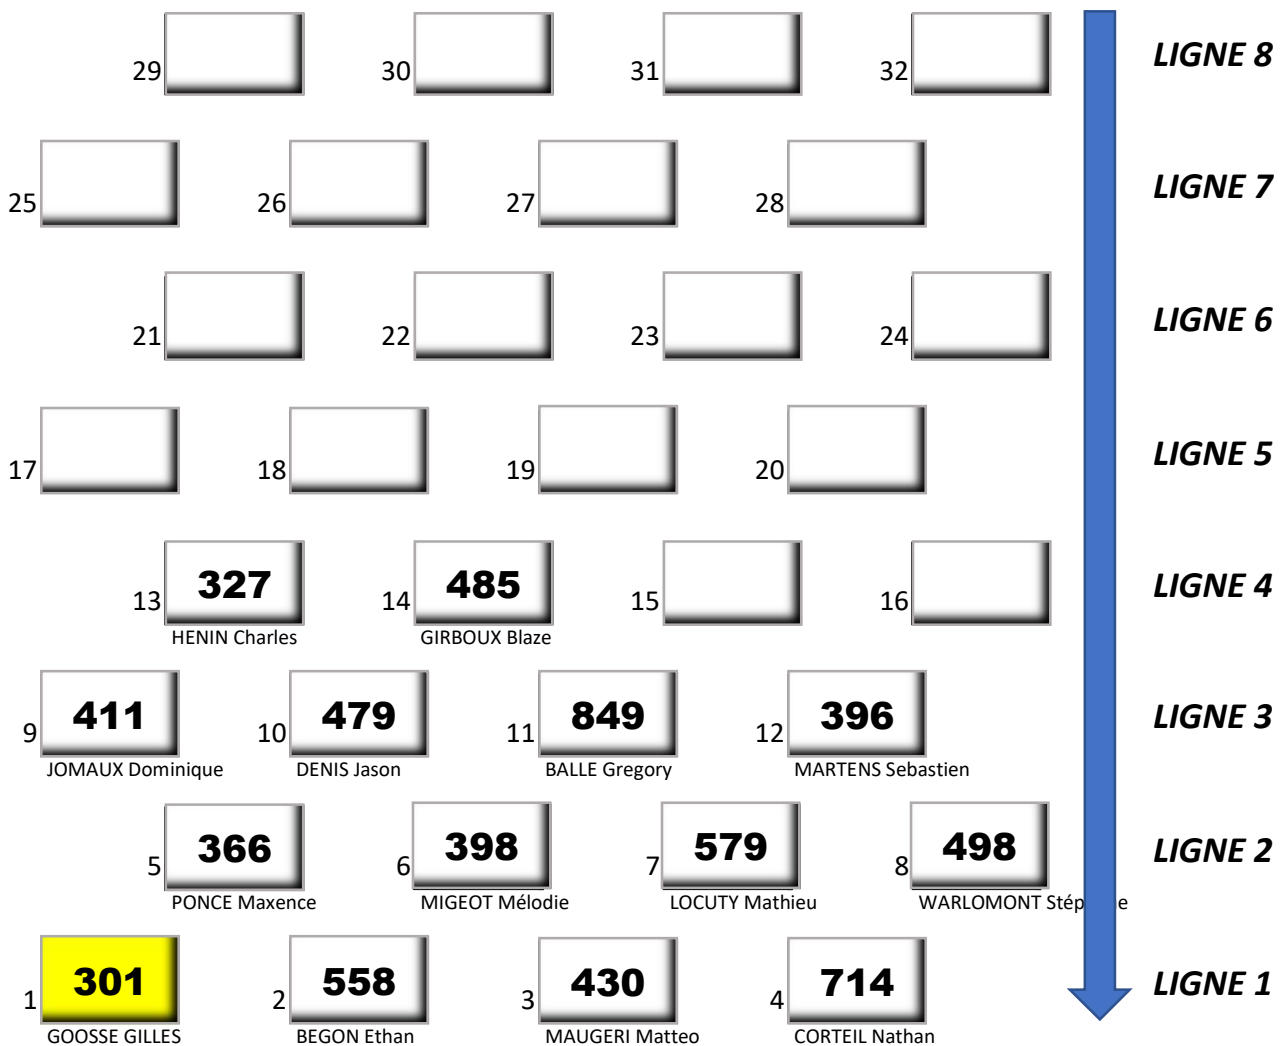

SUPERMOTO CHIMAY 2 ** 21 & 22 / 09 / 2024

S2 - Challenger B	Race 2
Start 14:00	15' + 1 T

Pôle

Race director: DUFLOU Cédric