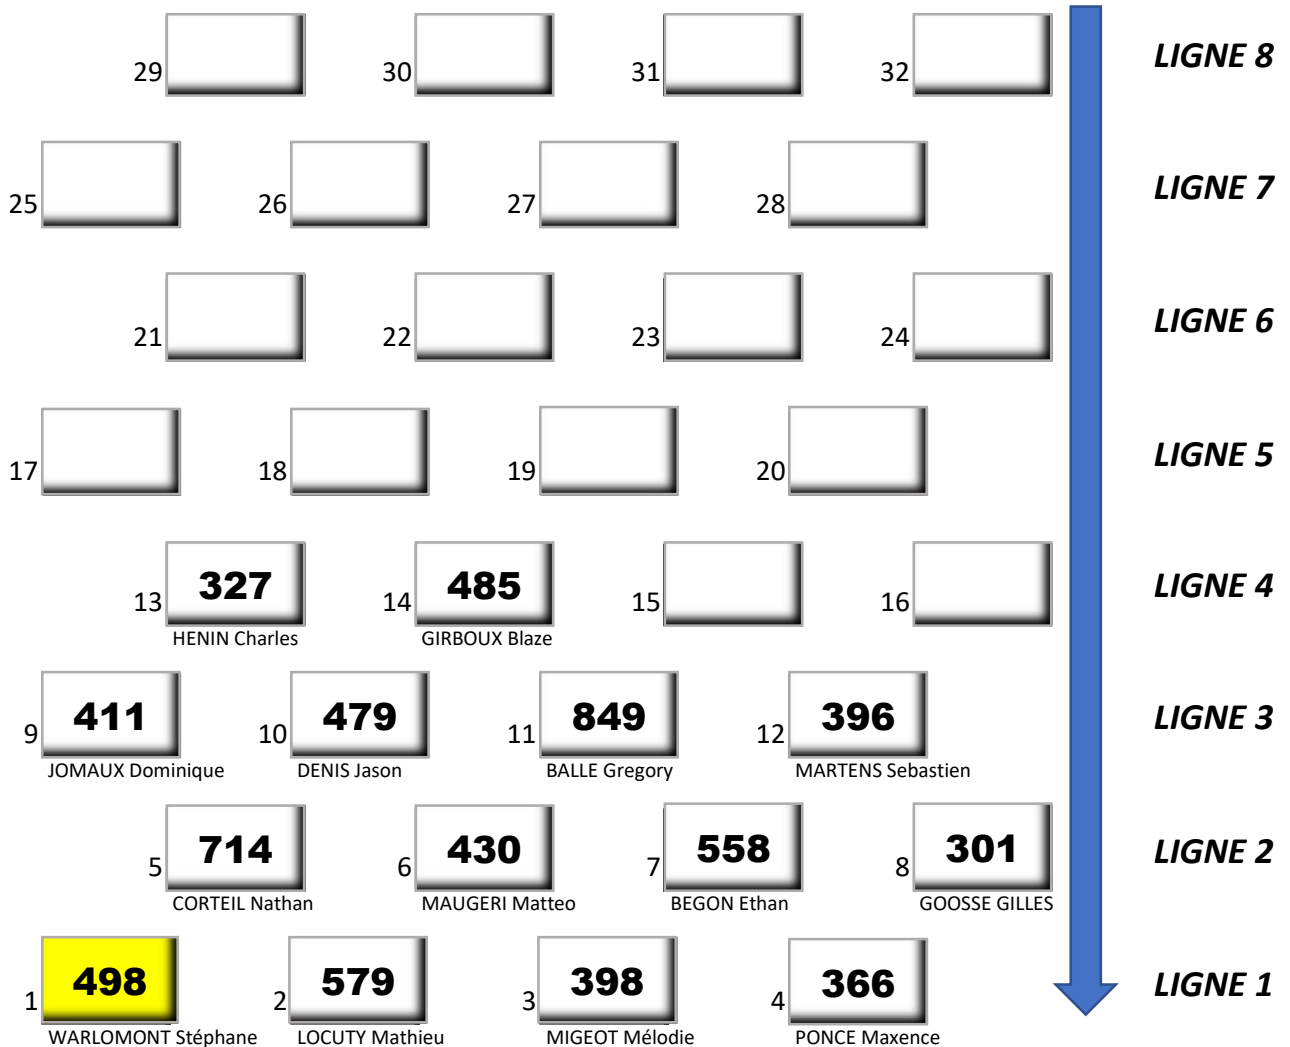

SUPERMOTO CHIMAY 2 ** 21 & 22 / 09 / 2024

S2 - Challenger B	Race 1
Start 09:05	15' + 1 T

Pôle

Race director: DUFLOU Cédric