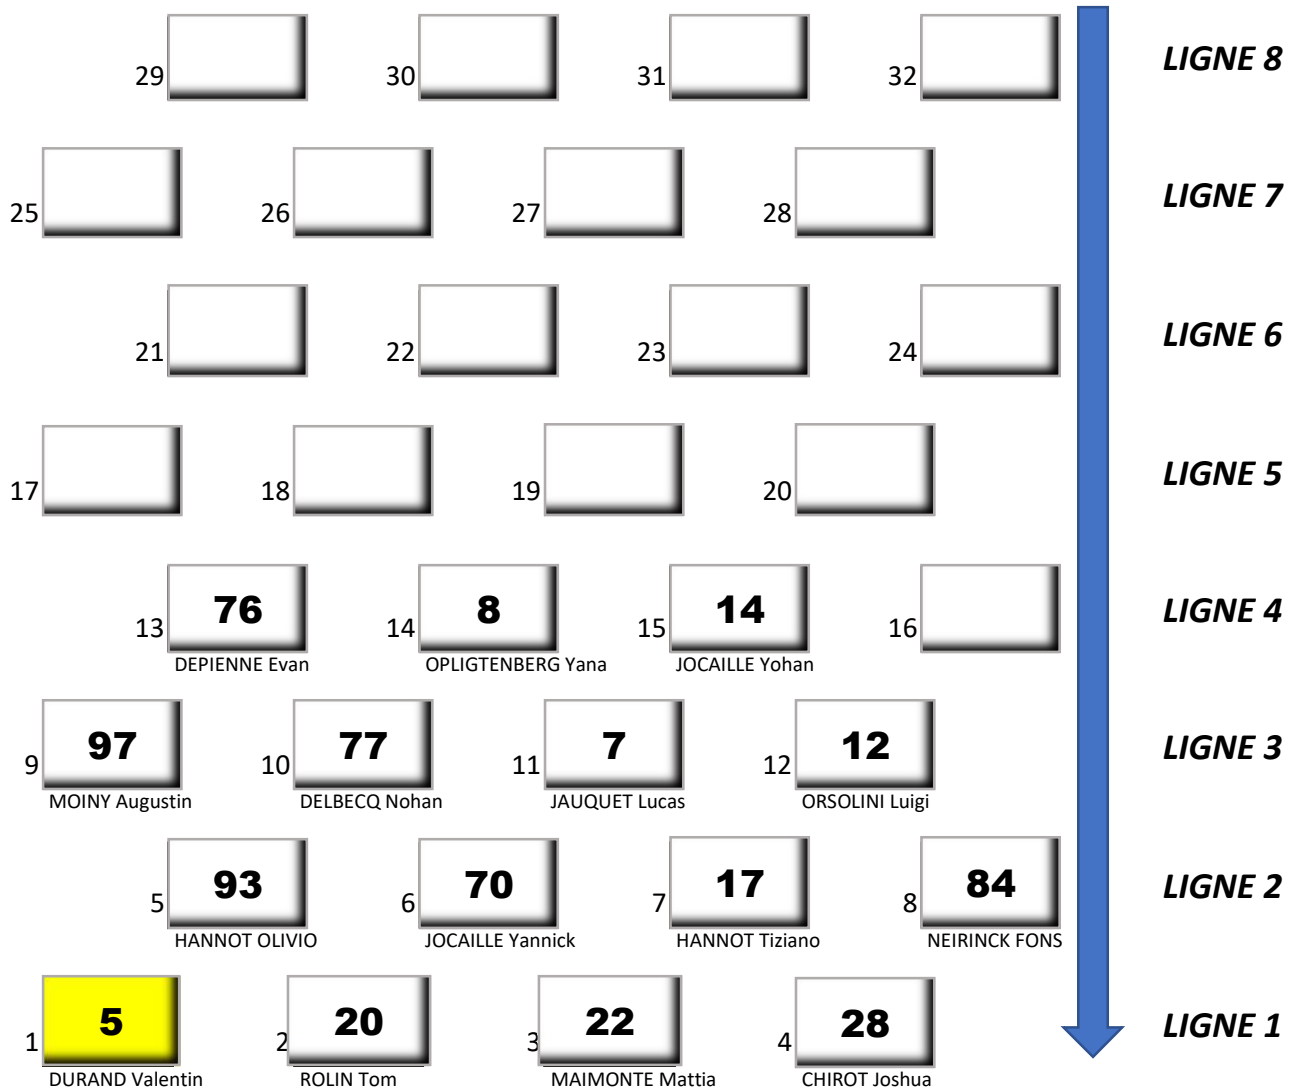

SUPERMOTO CHIMAY ** 26 & 27 / 08 /2023

S4 65 cc - 85 cc	Race 1
Start 10:05	15' + 1 T

Pôle

Race director: Peter HONOF