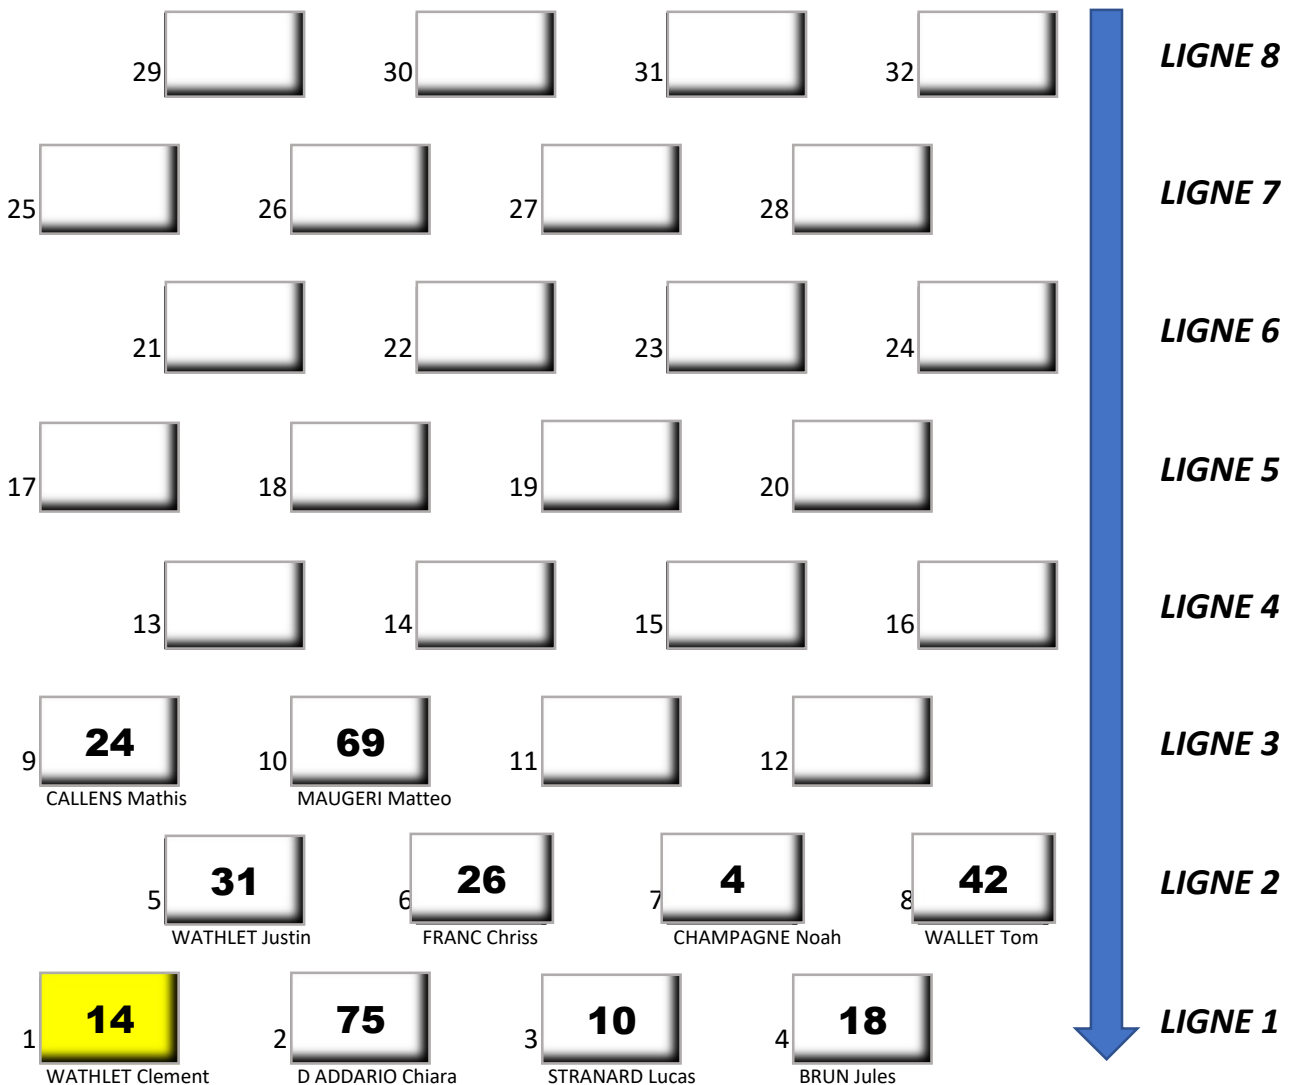

SUPERMOTO CHIMAY ** 26 & 27 / 08 / 2023

S3 125 cc - 250 cc	Race 2
Start 15:45	15' + 1 T

Pôle

Race director: Peter HONOF