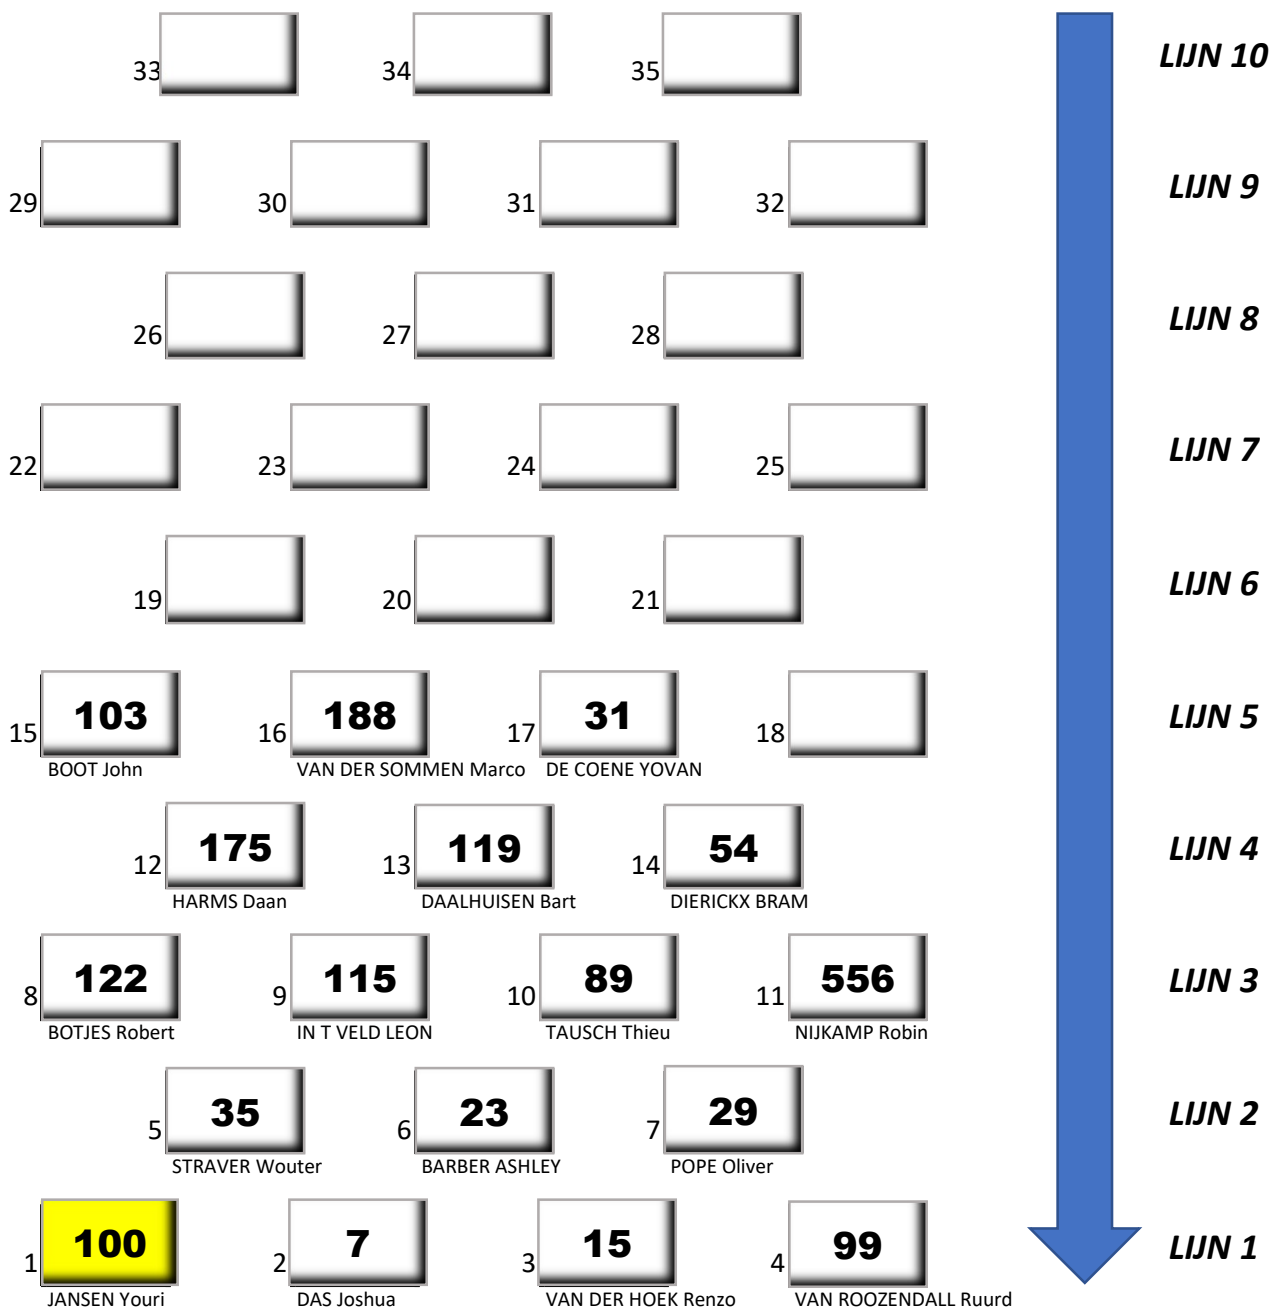

S1 klasse	Race 3
	15 + 1 ronde
Race 3 - Start 15:50	

Pôle

Race director
Gerwin van Rosmalen

Timing
RIS Timing