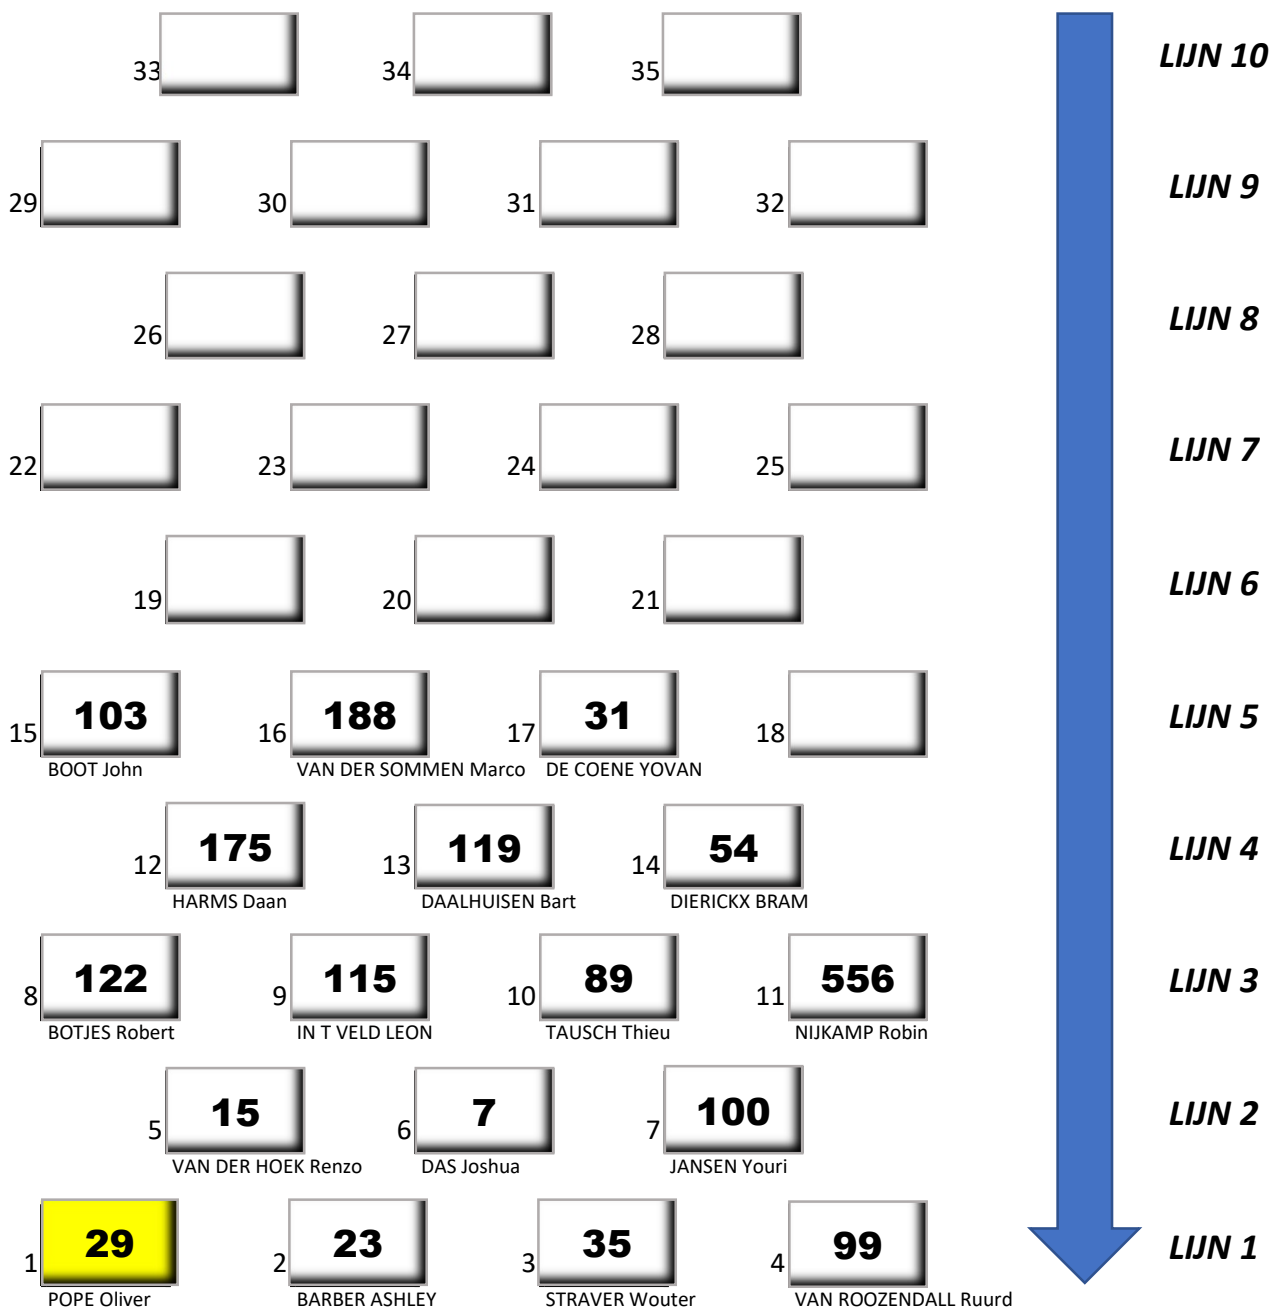

S1 klasse	Race 1 & 2
Race 1 - Start 13:20	15 + 1 ronde
Race 2 - Start 14:35	

Pôle

Race director
Gerwin van Rosmalen

Timing
RIS Timing